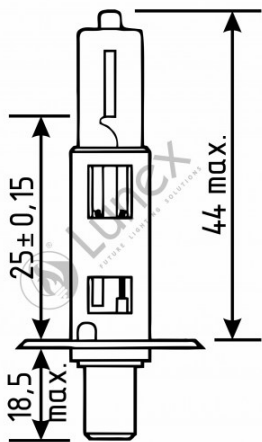

Technical data

Power input	55 W
Nominal voltage	12.0 V
Nominal wattage	55 W
Base	P14,5s
Color temperature	2800K
Luminous flux	1550 lm