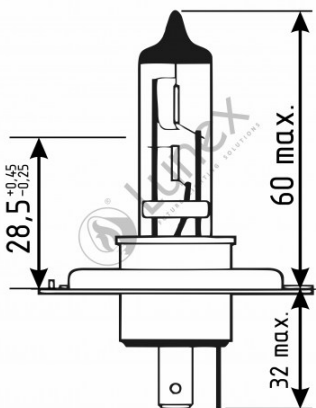

## Technical data

Power input	60/55 W
Nominal voltage	12.0 V
Nominal wattage	60/55 W
Base	P43t
Color temperature	2800K
Luminous flux	1000 lm