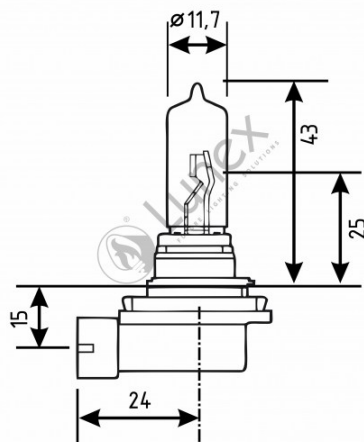

Technical data

Power input	65 W
Nominal voltage	12.0 V
Nominal wattage	65 W
Base	PGJ19-5
Color temperature	2800K