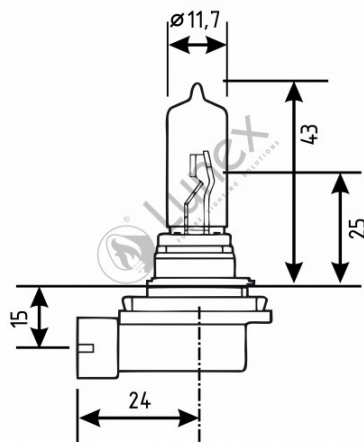

Technical data

Power input	55 W
Nominal voltage	12.0 V
Nominal wattage	55 W
Base	PGJ19-2
Color temperature	2800K
Luminous flux	1350 lm