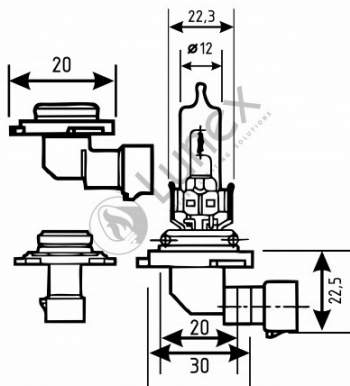

Technical data

Power input	65 W
Nominal voltage	12.0 V
Nominal wattage	65 W
Base	P20d
Color temperature	2800K
Luminous flux	1200 lm