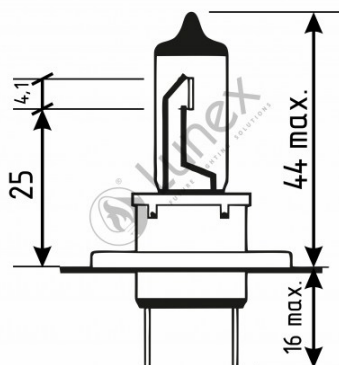

Technical data

Power input	55 W
Nominal voltage	12.0 V
Nominal wattage	55 W
Base	PX26d
Color temperature	4000K
Luminous flux	1500 lm