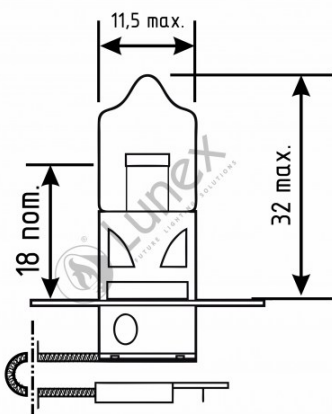

Technical data

Power input	55 W
Nominal voltage	12.0 V
Nominal wattage	55 W
Base	PK22s
Color temperature	3700K
Luminous flux	1450 lm