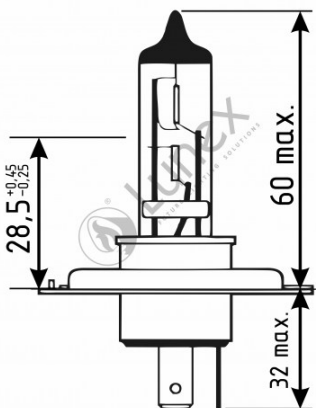

Technical data

Power input	55/60 W
Nominal voltage	12.0 V
Nominal wattage	55/60 W
Base	P43t
Color temperature	3700K
Luminous flux	1000 lm