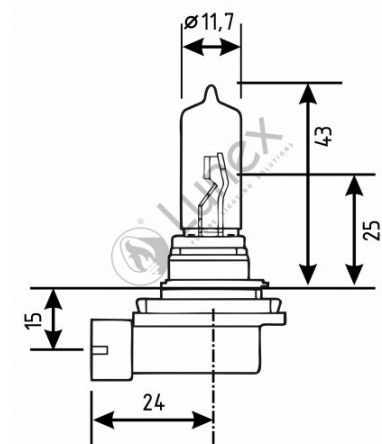

## Technical data

Power input	65 W
Nominal voltage	12.0 V
Nominal wattage	65 W
Base	PGJ19-5
Color temperature	3700K