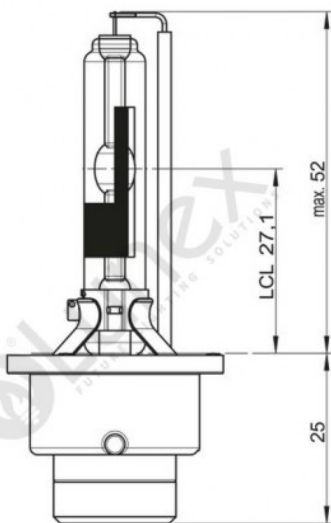

## Technical data

Power input	35 W
Power input tolerance	±3 %
Nominal voltage	85 V
Nominal wattage	35 W
Test voltage	13.5 V
Luminous flux	2800 lm
Luminous flux tolerance	±15 %
Color temperature	6000 K
Product weight	60 g
Base	PK32d-3
Lifespan B3	1750 h
Lifespan Tc	2750 h