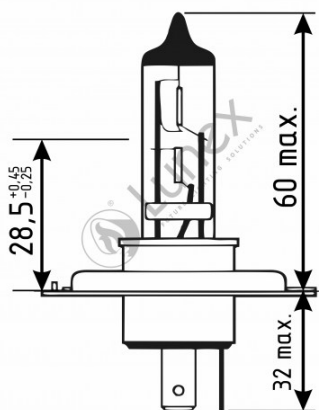

Technical data

Power input	60/55 W
Nominal voltage	12.0 V
Nominal wattage	60/55 W
Base	P43t
Color temperature	4700K
Luminous flux	1000 lm