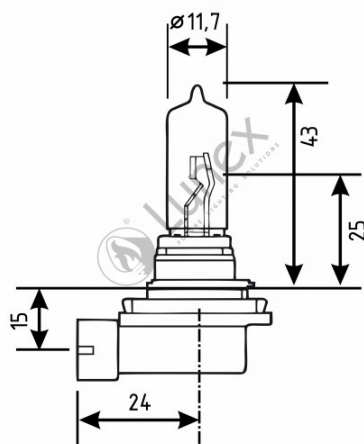

Technical data

Power input	55 W
Nominal voltage	12.0 V
Nominal wattage	55 W
Base	PGJ19-2
Color temperature	4700K
Luminous flux	1350 lm