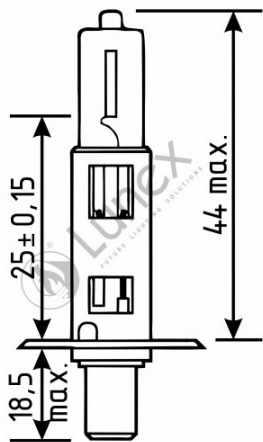

Technical data

Power input	55 W
Nominal voltage	12.0 V
Nominal wattage	55 W
Base	P14,5s
Color temperature	4000K
Luminous flux	1550 lm