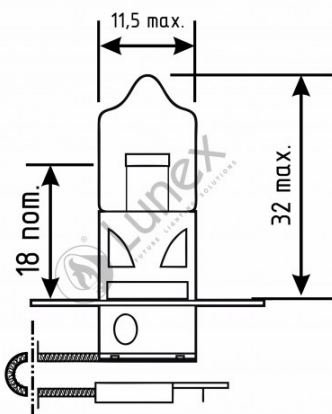

## Technical data

Power input	55 W
Nominal voltage	12.0 V
Nominal wattage	55 W
Base	PK22s
Color temperature	2300K
Luminous flux	1450 lm