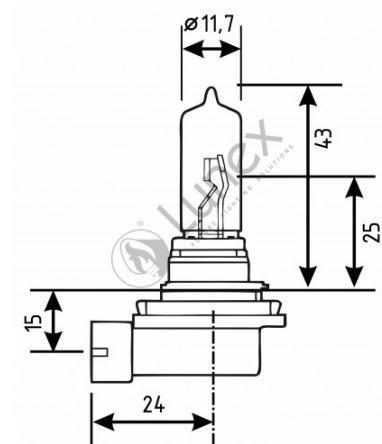

Technical data

Power input	55 W
Nominal voltage	12.0 V
Nominal wattage	55 W
Base	PGJ19-2
Color temperature	3700K
Luminous flux	1350 lm